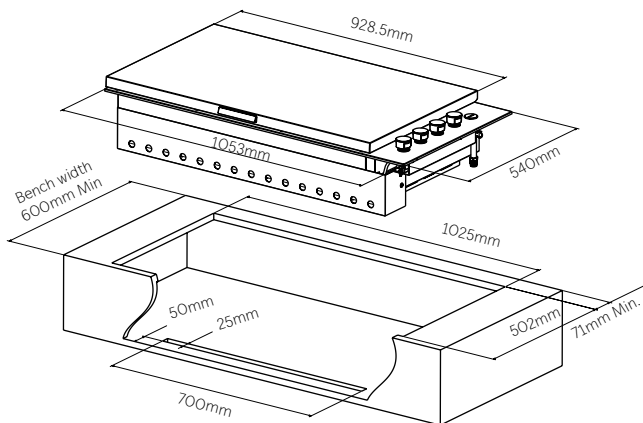

SIGNATURE PROLINE PRODUCT AND CUT-OUT DIMENSIONS

BSW316SA

BSL156SA

BSH156SA

Please note: Dimensions to be used as a guide only. All customers MUST refer to the user manual supplied with the product for detailed installation instructions.