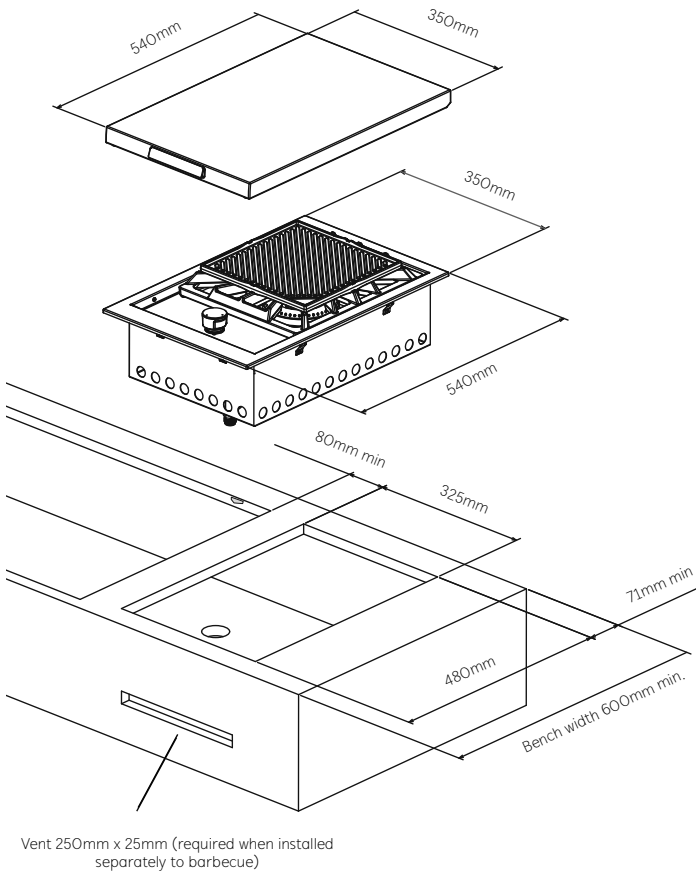

SIGNATURE PROLINE PRODUCT AND CUT-OUT DIMENSIONS

BSW316SA

BSL156SA

BSH156SA

Please note: Dimensions to be used as a guide only. All customers MUST refer to the user manual supplied with the product for detailed installation instructions.