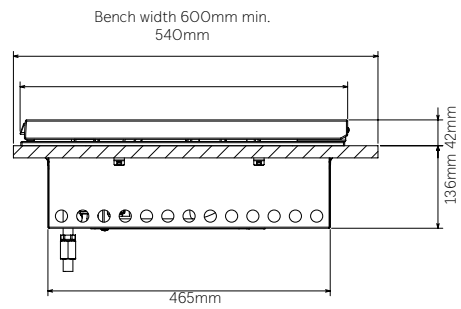

SIGNATURE PROLINE PRODUCT AND CUT-OUT DIMENSIONS

BSW316SA

BSL156SA

BSH156SA

Please note: Dimensions to be used as a guide only. All customers MUST refer to the user manual supplied with the product for detailed installation instructions.