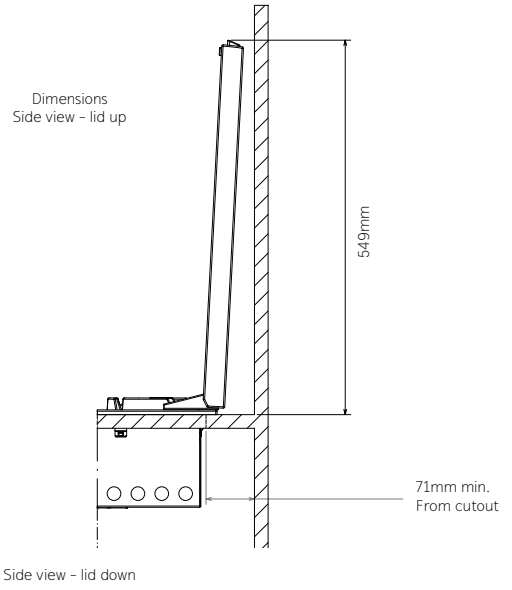

SIGNATURE PROLINE PRODUCT AND CUT-OUT DIMENSIONS

BSW316SA

BSL156SA

BSH156SA

Please note: Dimensions to be used as a guide only. All customers MUST refer to the user manual supplied with the product for detailed installation instructions.