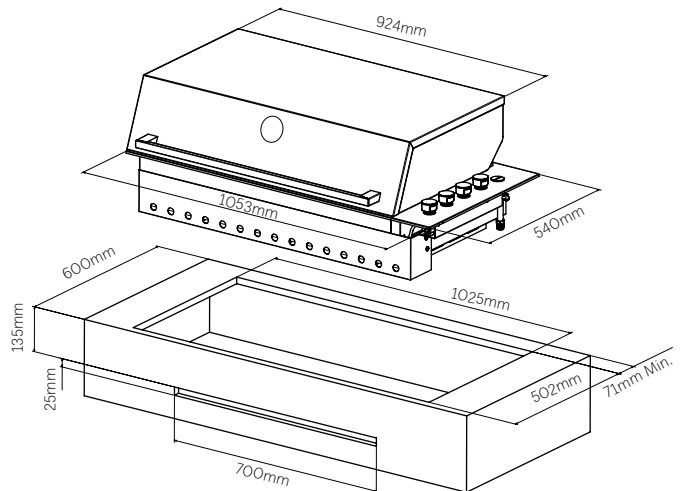

SIGNATURE PROLINE PRODUCT AND CUT-OUT DIMENSIONS

BSW316SA

BSL156SA

BSH156SA

Please note: Dimensions to be used as a guide only. All customers MUST refer to the user manual supplied with the product for detailed installation instructions.