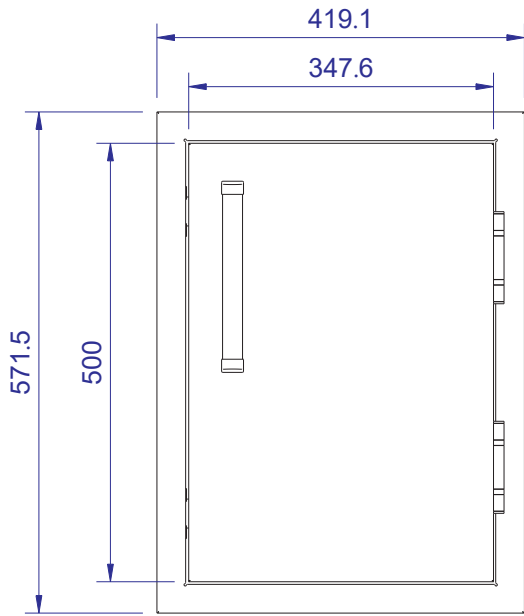

Burford SV

Front View

Side View

Vertical View

Cutout Size