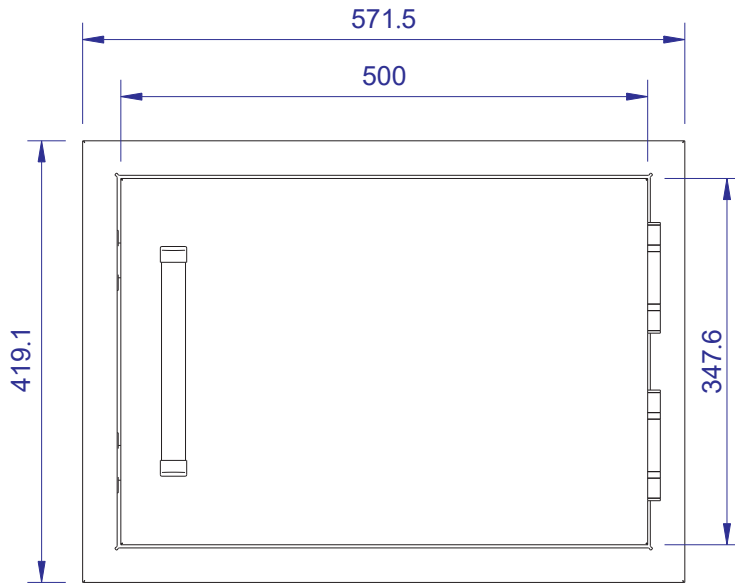

Burford SH

Front View

Side View

Vertical View

Cutout Size