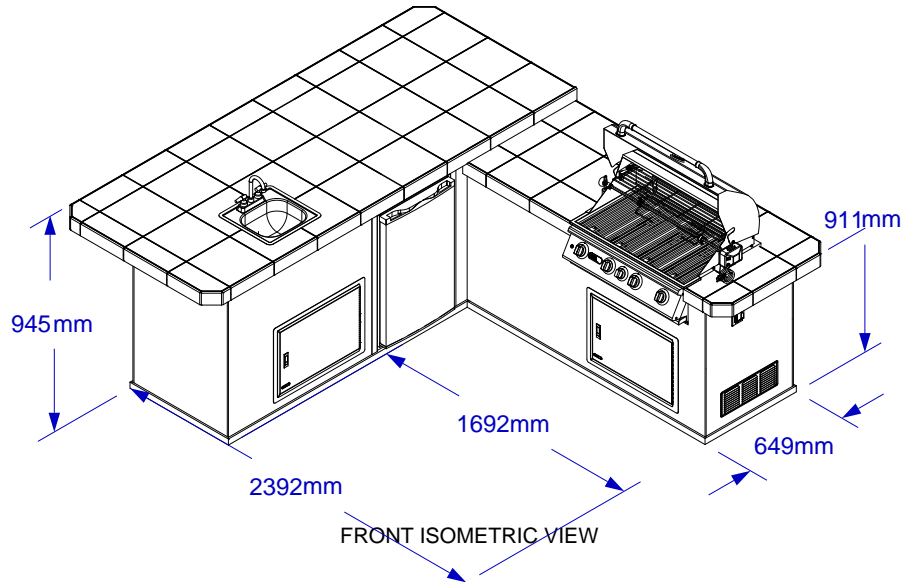

**BULL
EUROPE**

ITEM:

#31020 Stucco

#31021 Rock

GOURMET Q ISLAND

SPEC SHEET

NOTES:

ITEM: Stucco # 31020 / Rock # 31021

1. FOR ROCK FINISHES, ADD 39mm ON ALL BASE SIDES.
2. 153mm MAX HEIGHT ON ALL STUB-UPS.
3. SHOWN WITH STANDARD 4-BURNER ANGUS GRILL.
4. SCALE: 1 : 38 (Printer page scaling none, do not use fit to printable area option)
5. REVISION: 01/2015