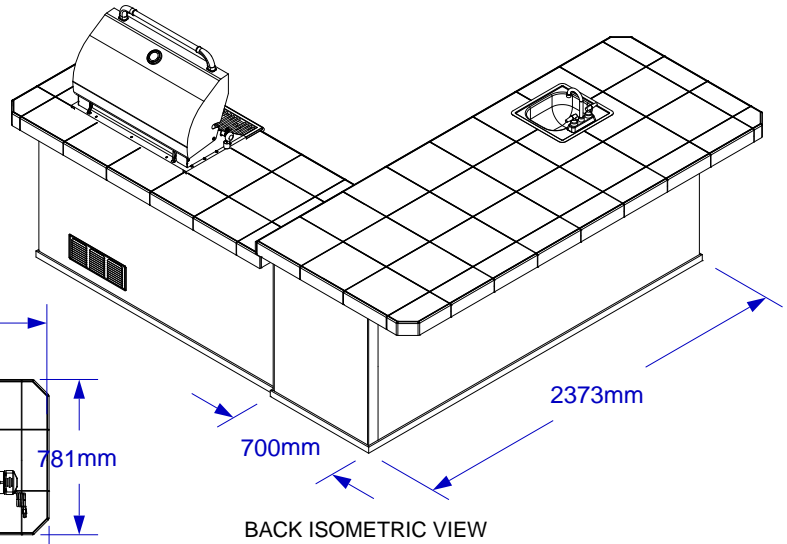

**BULL
EUROPE**

ITEM:

#31020 Stucco

#31021 Rock

GOURMET Q ISLAND

SPEC SHEET

NOTES:

ITEM: Stucco # 31020 / Rock # 31021

1. FOR ROCK FINISHES, ADD 39mm ON ALL BASE SIDES.
2. 153mm MAX HEIGHT ON ALL STUB-UPS.
3. SHOWN WITH STANDARD 4-BURNER ANGUS GRILL.
4. SCALE: 1 : 38 (Printer page scaling none, do not use fit to printable area option)
5. REVISION: 01/2015