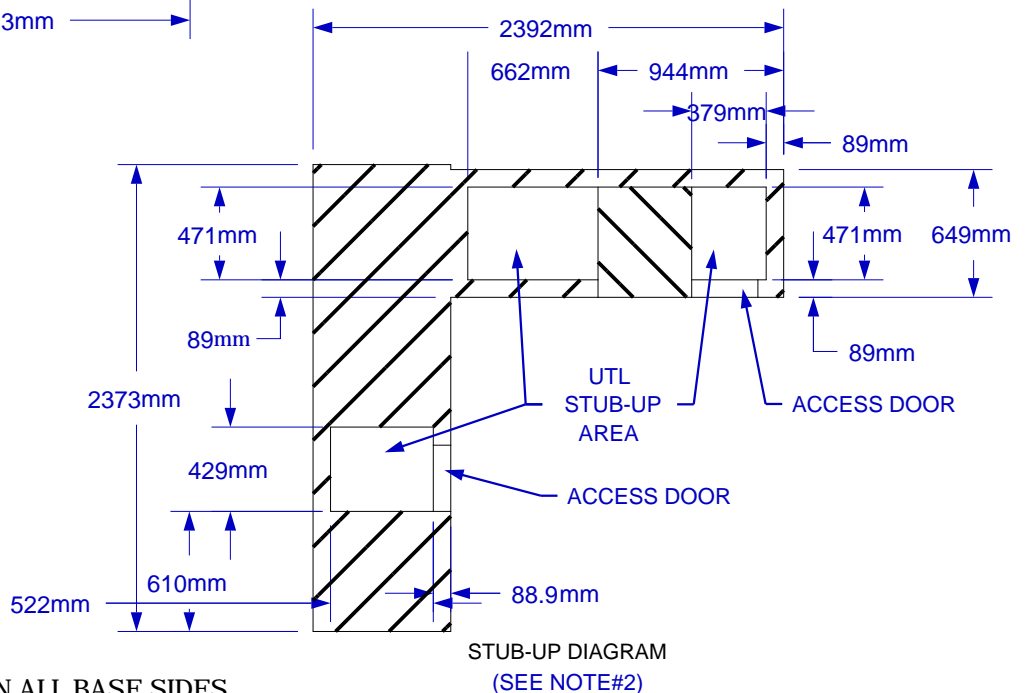

**BULL
EUROPE**

ITEM:

#31020 Stucco

#31021 Rock

GOURMET Q ISLAND

SPEC SHEET

NOTES:

ITEM: Stucco # 31020 / Rock # 31021

1. FOR ROCK FINISHES, ADD 39mm ON ALL BASE SIDES.
2. 153mm MAX HEIGHT ON ALL STUB-UPS.
3. SHOWN WITH STANDARD 4-BURNER ANGUS GRILL.
4. SCALE: 1 : 38 (Printer page scaling none, do not use fit to printable area option)
5. REVISION: 01/2015