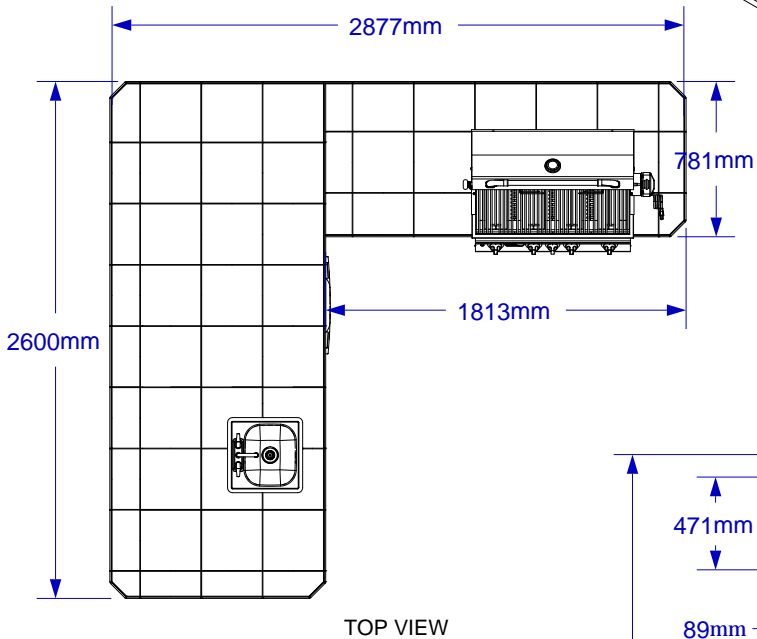

**BULL
EUROPE**

ITEM:

#31020 Stucco

#31021 Rock

GOURMET Q ISLAND

SPEC SHEET

NOTES:

ITEM: Stucco # 31020 / Rock # 31021

1. FOR ROCK FINISHES, ADD 39mm ON ALL BASE SIDES.
2. 153mm MAX HEIGHT ON ALL STUB-UPS.
3. SHOWN WITH STANDARD 4-BURNER ANGUS GRILL.
4. SCALE: 1 : 38 (Printer page scaling none, do not use fit to printable area option)
5. REVISION: 01/2015