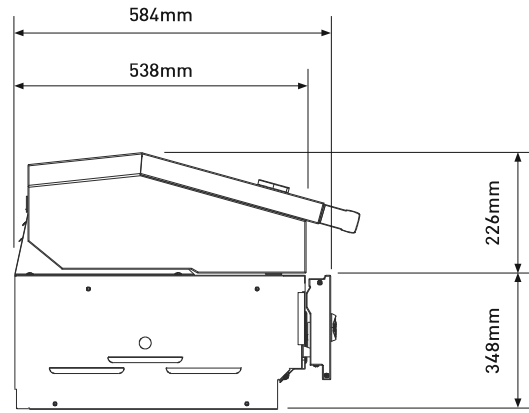

# PRODUCT DIMENSIONS

3 burner

Hood and flip down control panel cover closed

4 burner

5 burner

Hood and flip down control panel cover open