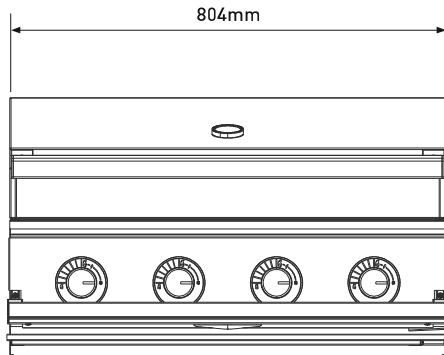

# PRODUCT DIMENSIONS

3 burner

Hood and flip down control panel cover closed

4 burner

5 burner

Hood and flip down control panel cover open