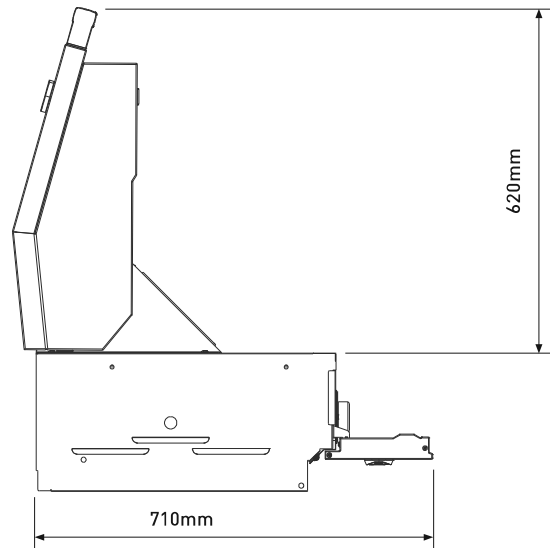

# PRODUCT DIMENSIONS

3 burner

Hood and flip down control panel cover closed

4 burner

5 burner

Hood and flip down control panel cover open