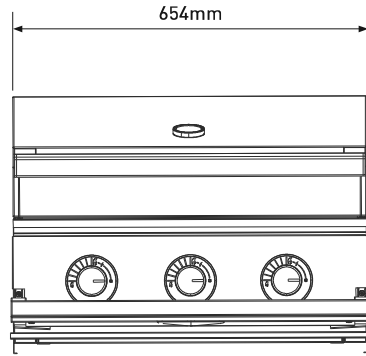

# PRODUCT DIMENSIONS

3 burner

Hood and flip down control panel cover closed

4 burner

5 burner

Hood and flip down control panel cover open