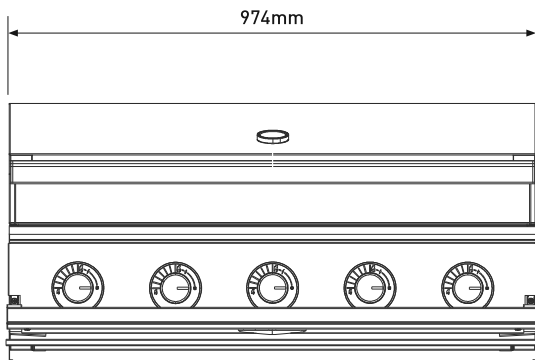

# PRODUCT DIMENSIONS

3 burner

Hood and flip down control panel cover closed

4 burner

5 burner

Hood and flip down control panel cover open